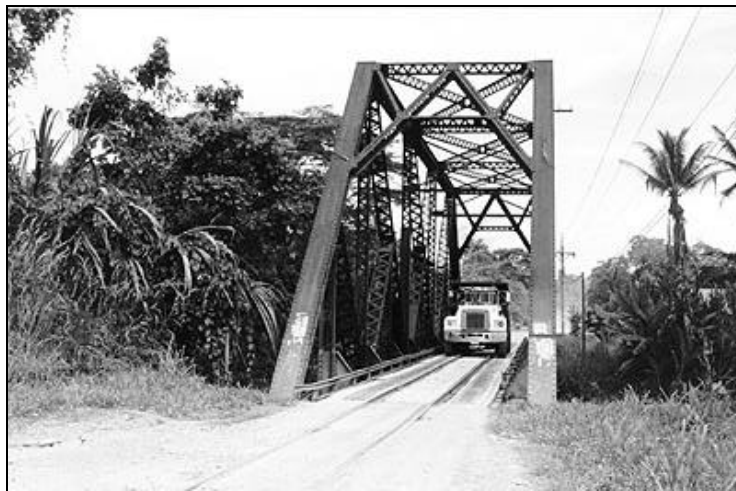

Press Release

General Manager Travels To Central America To Aid Christian Radio Station

For Immediate Release 10 September 2001
POC: Adam Lock

George McClintock, General Manager of WNQM-AM-1300 and WWCR-Shortwave (World Wide Christian Radio) traveled last month to Costa Rica to aid a small Christian radio station with engineering problems.

Since some roads were impassable, due to a storm and heavy rains, passage to the transmitter site was extremely rugged and difficult. This picture shows traffic following the railroad tracks across an old bridge designed for train traffic. Several streams required crossing, including old wooden plank bridges.

WWCR (World Wide Christian Radio) which serves Europe, the Middle East and Africa on Shortwave, is the sister station to WNQM, 1300-AM, all located in Nashville, Tennessee.

[[Previous](#)]